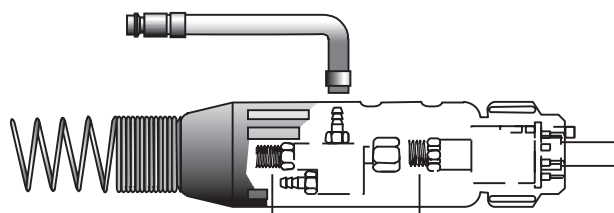

## SIDE MACHINE

Central adaptor for plasma torch Code 107012802

## TORCH SIDE

 1/4 G Code 107020291

 1/4 G Code 107020289

Central adaptor for plasma torch air cooling  
Code 107021239

Central adaptor for plasma torch water cooling  
Code 107021360