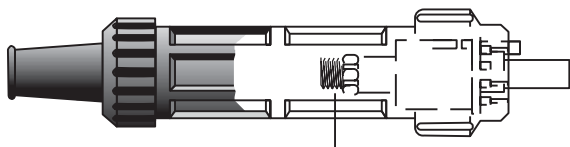

## SIDE MACHINE

Central adaptor for plasma torch Code 107012802

## TORCH SIDE

 1/4 G Code 107020291

 1/4 G Code 107020289

Central adaptor for plasma torch air cooling  
Code 107021239

Central adaptor for plasma torch water cooling  
Code 107021360