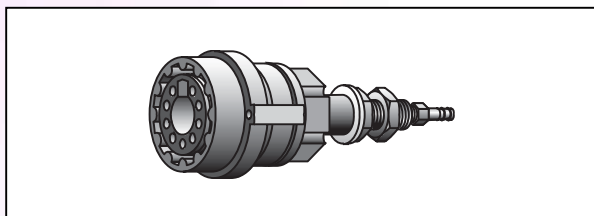

# PLASMA WELDING TORCHES AND SPARE PARTS

## SIDE MACHINE

Central adaptor for plasma torch Code 107012802